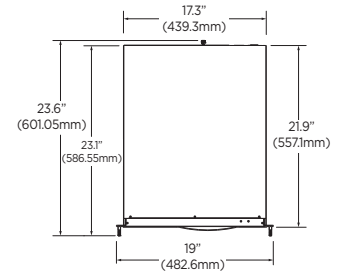

Dimensions

Unit: inch (mm)