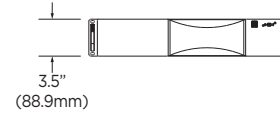

Blackjack Ai P-RACK™

Servers Powered by DW Spectrum and IVA Ai Server

All-in-one 2U rackmount video analytics server powered by DW Ai
DW-BJAiPxxTR

Dimensions

Unit: inch (mm)

Summary

Blackjack Ai P-Rack is an Ai NVR with server-side neural-network-based analytics that unlock advanced Ai capabilities on any connected video stream via our DW Ai Server software. The cost-effective, easy-to-deploy server comes preloaded with DW Spectrum and is backed by our 5 year limited warranty.