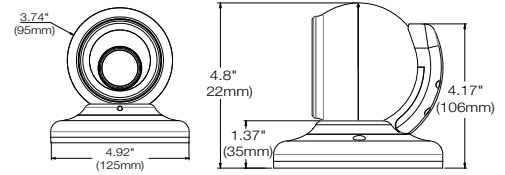

Dimensions

unit: Inch (mm)