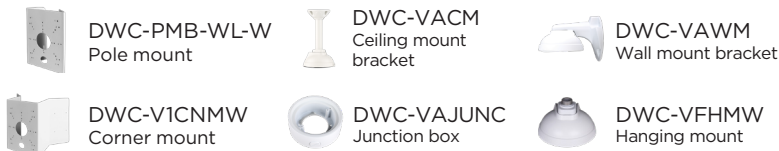

Accessories (Optional)

Specifications

IMAGE	
Image sensor	2.1MP/1080p 1/2.8" CMOS
Total pixels	1945 (H) X 1109 (V)
Minimum scene illumination	0.043 lux (color) 0.0 lux (B/W)
LENS	
Focal length	2.7-13.5mm, F1.8
Lens type	Vari-focal p-iris lens with motorized-zoom and auto-focus
HFOV / VFOV	93.6° - 34.1° / 51.8° - 19.2°
IR distance	100ft range
Optical zoom / digital zoom	x5 optical zoom
OPERATIONAL	
Intelligent Video Analytics	IVA: intrusion, line crossing, counting line, loitering, enter, exit, tamper (DWC-MVA2WiAT) IVA+: object removed, tailgating, direction, stopped, appear, disappear, object left, logical rules (DWC-MPVA2WiAT)
Shutter mode	Auto, manual, anti-flicker, slow shutter
Shutter speed	1/15 - 1/32000
Slow shutter	1/2, 1/3, 1/5, 1/6, 1/7, 1/10
Auto gain control	Auto
Day and Night	Auto, day (color), night (B/W)
3D digital noise reduction	Smart DNR™ 3D-DNR
Wide Dynamic Range (WDR)	True WDR, 120dB
Privacy zone	16 programmable privacy masks
Backlight compensation (BLC)	Yes
Mirror and flip	Yes
Alarm notifications	Notifications via e-mail and FTP server recording
NETWORK	
LAN	RJ45 (10/100Base-T)
Video compression type	H.265, H.264, MJPEG
Resolution	H.265: 2.1MP/1080p, 720p, VGA, D1, CIF H.264: 2.1MP/1080p, 720p, VGA, D1, CIF MJPEG: 1280x720, 800x600, VGA, 768x432, D1, CIF
Frame rate	Up to 30fps at all resolutions
Video bitrate	100Kbps - 10Mbps, multi-rate for preview and recording
Bitrate control	Multi streaming CBR/VBR at H.264, H.265 (controllable frame rate and bandwidth)
Streaming capability	Dual-stream at different rates and resolutions
IP	IPv4, IPv6
Protocol	TCP/IP, UDP, AutoIP, RTP (UDP/TCP), RTSP, NTP, HTTP, HTTPS, SSL, DNS, DDNS, DHCP, FTP, SMTP, ICMP, SNMPv1/v2/v3 (MIB-2), ONVIF
Security	HTTPS (TLS), IP filtering, 802.1x, digest authentication (ID/PW)
ONVIF conformance	Yes
Web viewer	OS: Windows®, Mac® OS, Linux® Browser: IE®, Google Chrome®, Mozilla Firefox®, Safari® NOTE: Chrome browser is recommended for IVA configuration
Video management software	DW Spectrum® IPVMS
ENVIRONMENTAL	
Operating temperature	-4°F - 122°F (-20°C - 50°C)
Operating humidity	10-90% (non-condensing)
IP and IK rating	IP67-rated, IK10 impact-resistant
Other certifications	UL listed, CE, FCC, RoHS
ELECTRICAL	
Power requirement	DC 12V, PoE (IEEE 802.3af Class 3). (Adapter not included)
Power consumption	DC12V: max 6.4W PoE: max 7.6W
MECHANICAL	
Material	Aluminum vandal ball turret housing
Dimensions	4.92" x 4.8" (125 x 122 mm)
Weight	1.87lbs (0.85kg)
Warranty	5 years warranty