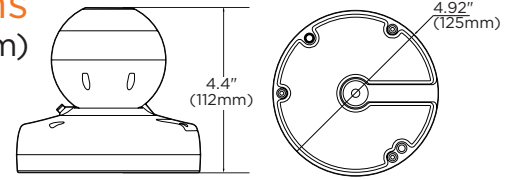

Dimensions

Unit: Inch (mm)

Summary

This NDAA-compliant MEGApix® IP camera provides 4K resolution at real-time 30fps. The vandal ball turret cameras are IP66-rated, eliminate IR reflections, offer easy angle adjustment for optimal image quality and easy access to the camera's control board from the base of the camera.