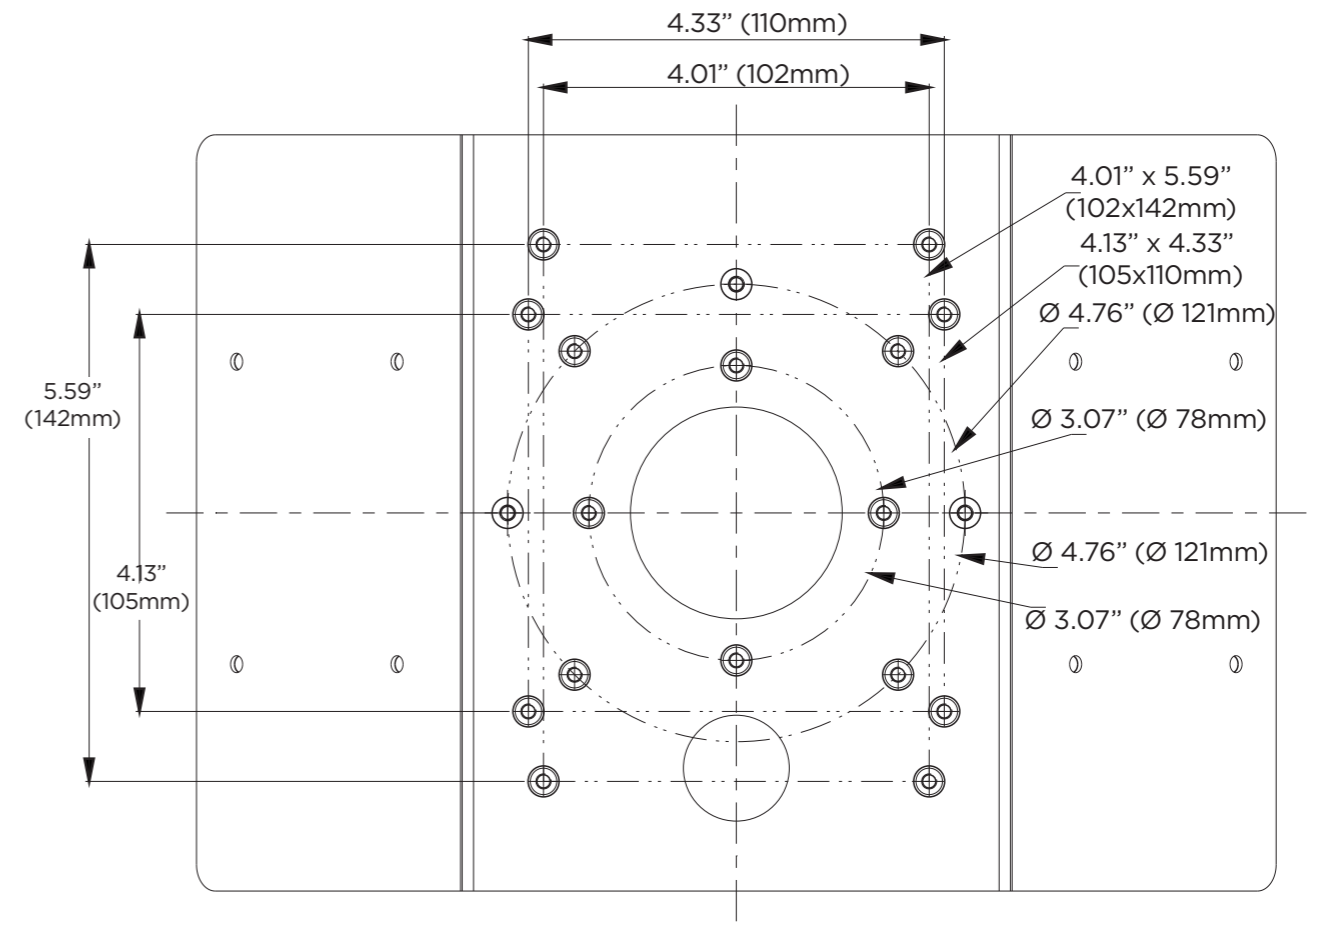

Mounting point	Compatible wall mount	Mounting size
Mounting point 1	DWC-P230WMW	4.01" x 5.59" (102x142mm)
Mounting point 2	DWC-PZWM	4.13" x 4.33" (105x110mm)
Mounting point 3	DWC-WMJUNCW	Ø 4.76" (Ø 121mm)
Mounting point 4	All other dome camera wall mount brackets	Ø 4.76" (Ø 121mm)
Mounting point 5	DWC-BLJUNC-W, DWC-BLJUNC	Ø 3.07" (Ø 78mm)

Scale 1:4

DATE	SCALE	MATERIAL	TYPE
08/2023		Steel	Fixed
		DESCRIPTION DWC-V1CNMW Corner mount bracket for white vandal dome cameras	