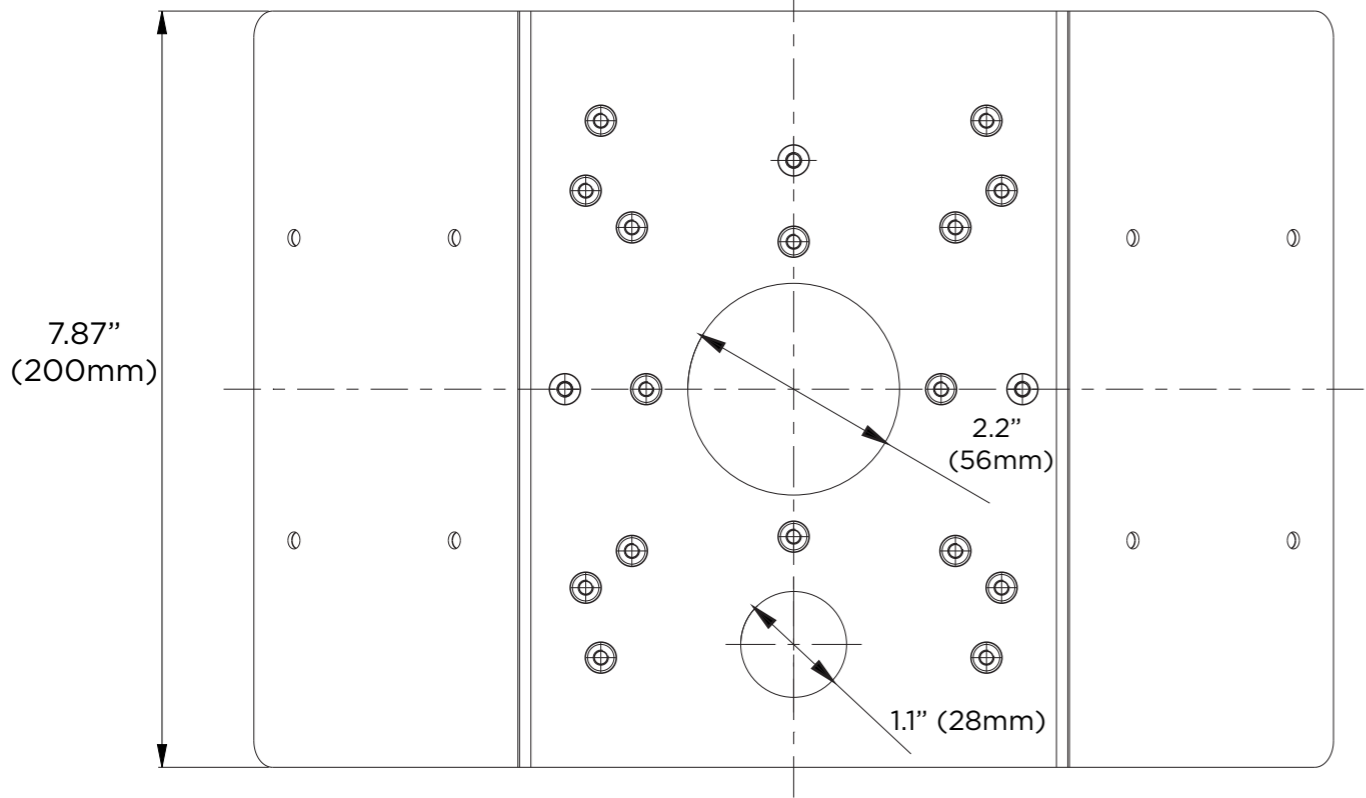

Mounting point	Compatible wall mount	Mounting size
Mounting point 1	DWC-P230WMW	4.01" x 5.59" (102x142mm)
Mounting point 2	DWC-PZWM	4.13" x 4.33" (105x110mm)
Mounting point 3	DWC-WMJUNCW	Ø 4.76" (Ø 121mm)
Mounting point 4	All other dome camera wall mount brackets	Ø 4.76" (Ø 121mm)
Mounting point 5	DWC-BLJUNC-W, DWC-BLJUNC	Ø 3.07" (Ø 78mm)

Scale 1:4

DATE	SCALE	MATERIAL	TYPE
08/2023		Steel	Fixed
		DESCRIPTION DWC-V1CNMW Corner mount bracket for white vandal dome cameras	