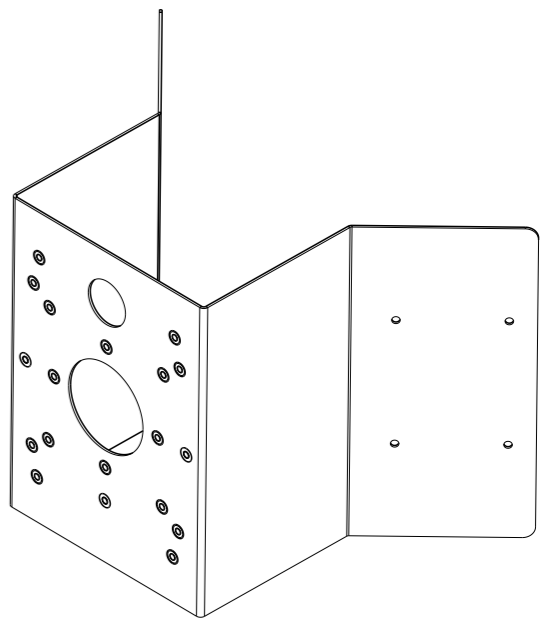

Mounting point	Compatible wall mount	Mounting size
Mounting point 1	DWC-P230WMW	4.01" x 5.59" (102x142mm)
Mounting point 2	DWC-PZWM	4.13" x 4.33" (105x110mm)
Mounting point 3	DWC-WMJUNCW	Ø 4.76" (Ø 121mm)
Mounting point 4	All other dome camera wall mount brackets	Ø 4.76" (Ø 121mm)
Mounting point 5	DWC-BLJUNC-W, DWC-BLJUNC	Ø 3.07" (Ø 78mm)

Scale 1:4

DATE	SCALE	MATERIAL	TYPE
08/2023		Steel	Fixed
		DESCRIPTION DWC-V1CNMW Corner mount bracket for white vandal dome cameras	