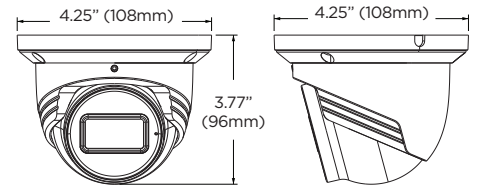

Dimensions

Unit: Inch (mm)

Summary

These MEGApix® IP cameras are NDAA compliant and deliver crystal-clear images at 4MP resolution and real-time 30fps. The IP67-rated turret camera features a 2.8mm fixed lens and a 360° camera gimbal for absolute view adjustment. Added intelligence includes line crossing, perimeter intrusion and video tampering detection. All MEGApix cameras are ONVIF conformant, assuring their successful integration with any open platform solution on the market.