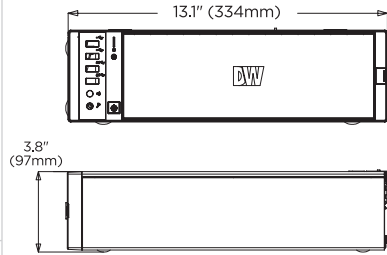

Dimensions

Unit: inch (mm)

Specifications

DESCRIPTION		Blackjack DX
Included IP licenses		4
Form factor		Slim Desktop
Operating system	DW-BJDX31XXT	Windows 10 IoT Enterprise LTSC
	DW-BJDX31XXT-LX	Ubuntu Desktop 20.04.5 LTS
CPU		Intel® i3 processor
Memory		8GB
Ethernet port		1x 1G Ethernet, 1x 2.5G Ethernet
System	Max video storage rate (Mbps)	180 Mbps
	Maximum HDD	2 x 3.5 SATA HDD
Storage	Maximum storage	40TB
	Outputs	1x true HD, 1x DP for system configuration. Maximum 1 display output at a time
Video-out	Video card	Onboard Intel HD Graphics
	Resolution	True HD: 4096x2160@60Hz , DP: 7680x4320@60Hz / 5120x3200@120Hz
Pre-loaded VMS software		DW Spectrum® IPVMS Server
Remote clients		Cross-platform - Windows®, Linux Ubuntu® and Mac®
Mobile apps		iOS® and Android®
Keyboard and mouse		Included
Power supply		300W**
Operating temperature		41°F-104°F (5°C-40°C)
Operating humidity		20-90% RH
Dimension (WxDxH)		Desktop 3.88" x 13.1" x 15.8" (98.5 x 334 x 402 mm) Standing 13.1" x 3.88" x 15.8" (334 x 98.5 x 402 mm)
Other certification		NDAA, TAA
Warranty		5 year limited