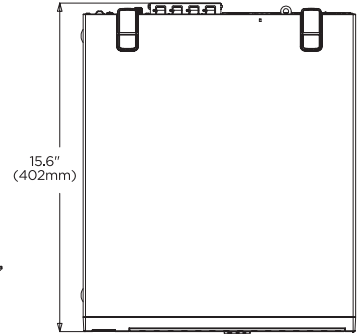

Dimensions

Unit: inch (mm)

Specifications

DESCRIPTION		Blackjack DX
Included IP licenses		4
Form factor		Slim Desktop
Operating system	DW-BJDX31XXT	Windows 10 IoT Enterprise LTSC
	DW-BJDX31XXT-LX	Ubuntu Desktop 20.04.5 LTS
CPU		Intel® i3 processor
Memory		8GB
Ethernet port		1x 1G Ethernet, 1x 2.5G Ethernet
System	Max video storage rate (Mbps)	180 Mbps
	Maximum HDD	2 x 3.5 SATA HDD
Storage	Maximum storage	40TB
	Outputs	1x true HD, 1x DP for system configuration. Maximum 1 display output at a time
Video-out	Video card	Onboard Intel HD Graphics
	Resolution	True HD: 4096x2160@60Hz , DP: 7680x4320@60Hz / 5120x3200@120Hz
Pre-loaded VMS software		DW Spectrum® IPVMS Server
Remote clients		Cross-platform - Windows®, Linux Ubuntu® and Mac®
Mobile apps		iOS® and Android®
Keyboard and mouse		Included
Power supply		300W**
Operating temperature		41°F-104°F (5°C-40°C)
Operating humidity		20-90% RH
Dimension (WxDxH)		Desktop 3.88" x 13.1" x 15.8" (98.5 x 334 x 402 mm) Standing 13.1" x 3.88" x 15.8" (334 x 98.5 x 402 mm)
Other certification		NDAA, TAA
Warranty		5 year limited